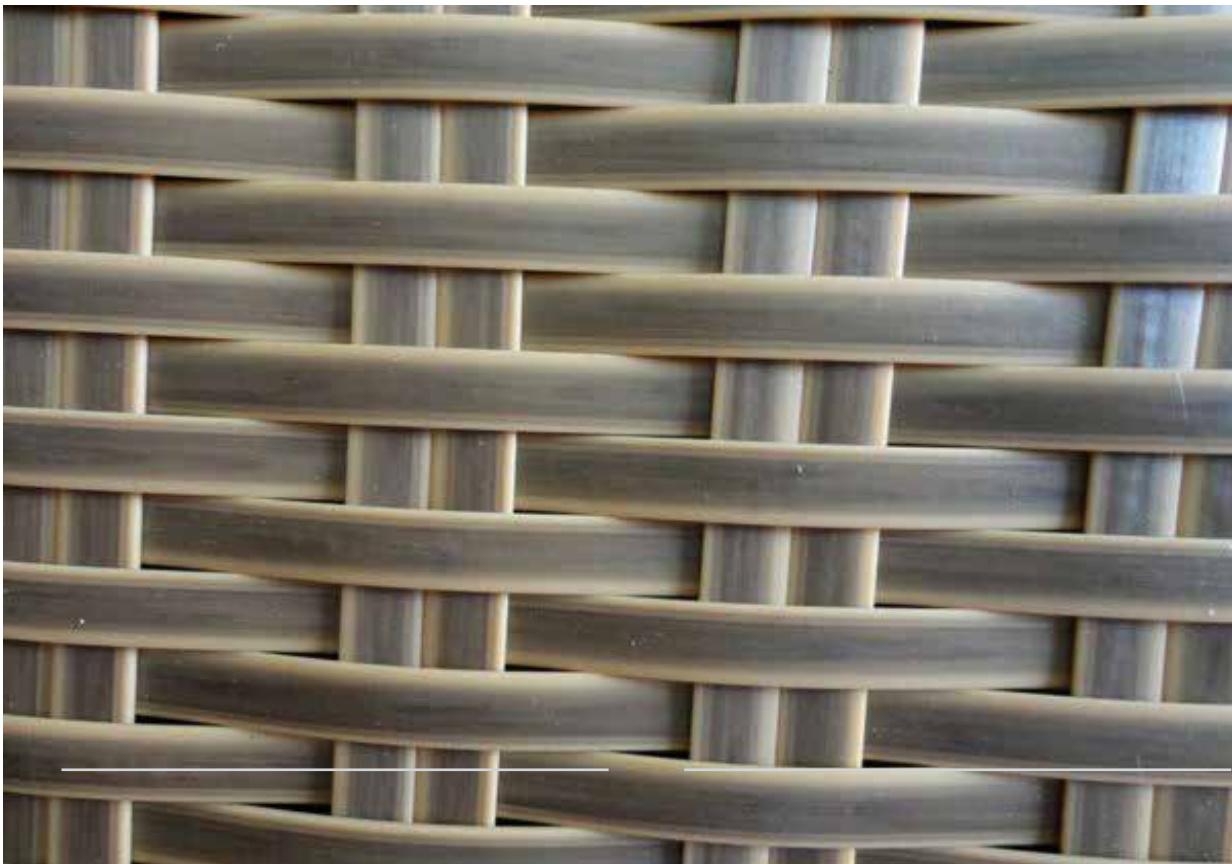

SWATCHES

www.aurijinal.com

AD-T298-(4MM)

AD-T277-(2-8MM)

AD-WWL-6C

AD-T288-(3MM)

SWATCHES

FABRICS

S W A T C H E S

INDOOR COTTON FABRIC

OUTDOOR POLYESTER FABRIC

WE ALSO OFFER SUNPROOF AND SUNBRELLA FABRICS

SUNPROOF

SUNBRELLA